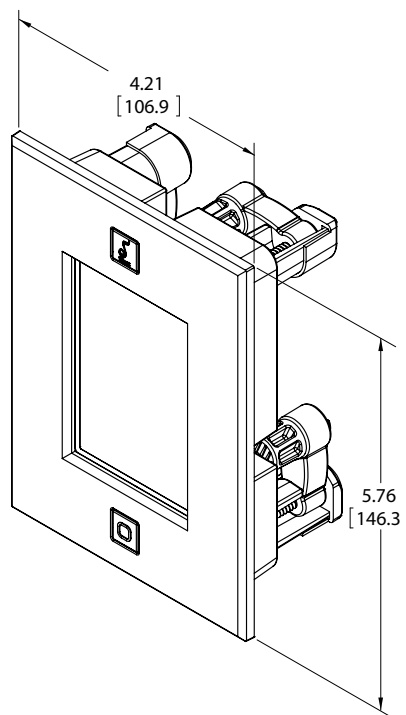

An iPod touch is securely mounted into the CM100 and trimmed with a magnetic faceplate to provide in-wall access to the iPod touch screen. Music from a variety of internet sources may be played via the mounted iPod touch, turning the CM100 into a discreet in-room music source which can be easily connected to an amplifier and speakers for a local room music system. With the audio output routed to a multi-zone audio controller, music from the CM100 can be distributed.

Using a Wi-Fi connection through the mounted iPod touch, applications supported by iPod touch can be downloaded for integration with the control system that has been provided by the installer. A gentle tap on the multi-touch display or swipe and tap provides easy access to the range of applications available. Downloading of new applications and iTunes® content may be done with the iPod touch mounted in the CM100 via the provided Wi-Fi network.

The CM100 provides continuous charging for the mounted iPod touch over CAT5 via a power supply connection at its audio and power wall plate.

CM-IW100T Features:

- Secure mounting for iPod touch in either vertical or horizontal orientation
- Charging
- Unbalanced audio output for distances up to 30 feet.

CM-IW100T Includes:

- Magnetic faceplate
- Mounting cradle assembly
- Connector and charging board with RJ-45 jack
- Audio wall plate
- Power supply

Compatibility:

- 2nd and 3rd generation iPod touch

iPort Rear Connections

iPort

212 Avenida Fabricante
San Clemente, CA USA
1.888.45.iPort
iportmusic.com