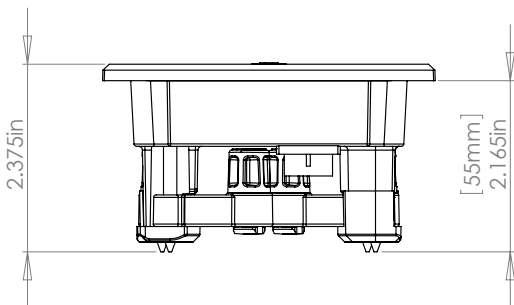

An iPod touch is securely mounted into the CM100 and trimmed with a magnetic faceplate to provide in-wall access to the iPod touch screen. Music from a variety of internet sources may be played via the mounted iPod touch, turning the CM100 into a discreet in-room music source which can be easily connected to an amplifier and speakers for a local room music system. With the audio output routed to a multi-zone audio controller, music from the CM100 can be distributed.

Using a Wi-Fi connection through the mounted iPod touch, applications supported by iPod touch can be downloaded for integration with the control system that has been provided by the installer. A gentle tap on the multi-touch display or swipe and tap provides easy access to the range of applications available. Downloading of new applications and iTunes® content may be done with the iPod touch mounted in the CM100 via the provided Wi-Fi network.

The CM100 provides continuous charging for the mounted iPod touch over CAT5 via a power supply connection at its audio and power wall plate.

CM-IW100T Features:

- Secure mounting for iPod touch in either vertical or horizontal orientation
- Charging
- Unbalanced audio output for distances up to 30 feet.

CM-IW100T Includes:

- Magnetic faceplate
- Mounting cradle assembly
- Connector and charging board with RJ-45 jack
- Audio wall plate
- Power supply

Compatibility:

- 2nd and 3rd generation iPod touch

iPort Rear Connections

iPort

212 Avenida Fabricante
San Clemente, CA USA
1.888.45.iPort
iportmusic.com