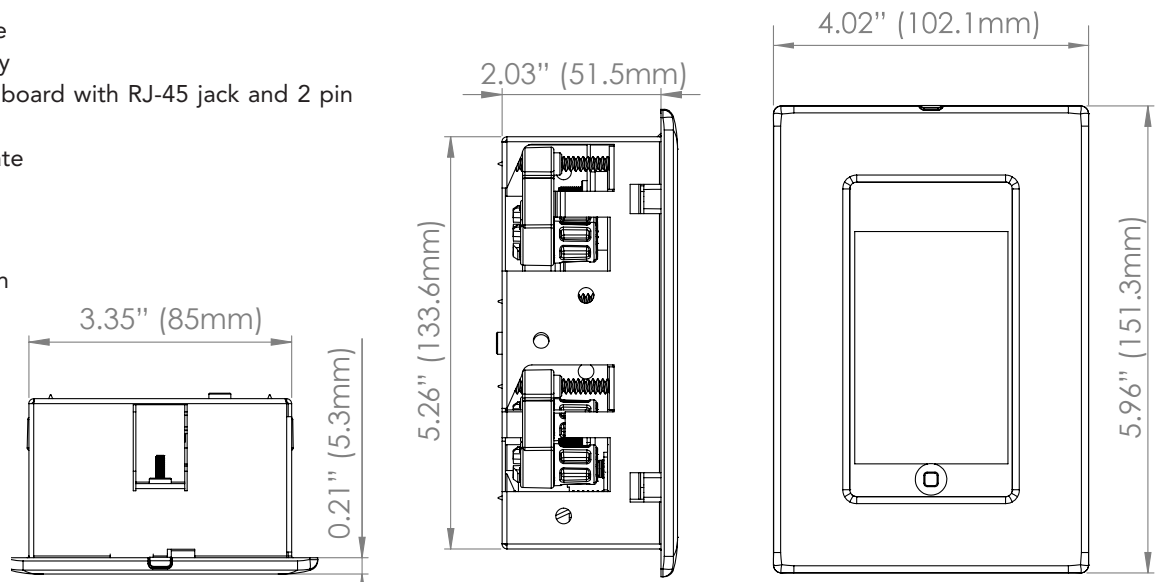

Using a Wi-Fi connection through the mounted iPod touch, applications supported by iPod touch can be downloaded for integration with the control system that has been provided by the installer. A gentle tap on the multi-touch display or swipe and tap provides easy access to the range of applications available. Downloading of new applications and iTunes® content may be done with the iPod touch mounted in the CM-IW200 via the provided Wi-Fi network.

The CM-IW200 provides continuous charging for the mounted iPod touch over CAT5 via a power supply connection at its audio and power wall plate.

CM-IW200 Features:

- Secure mounting for iPod touch (4th Gen.) in either vertical or horizontal orientation*
- Charging
- Unbalanced audio output for distances up to 30 feet
- Discreet power button

CM-IW200 Includes:

- Magnetic mounting frame
- Mounting cradle assembly
- Connector and charging board with RJ-45 jack and 2 pin Phoenix connector
- Audio and power wall plate
- Power supply

Compatibility:

- 4th generation iPod touch

iPort

212 Avenida Fabricante
San Clemente, CA USA
1.888.45.iPort
iportmusic.com